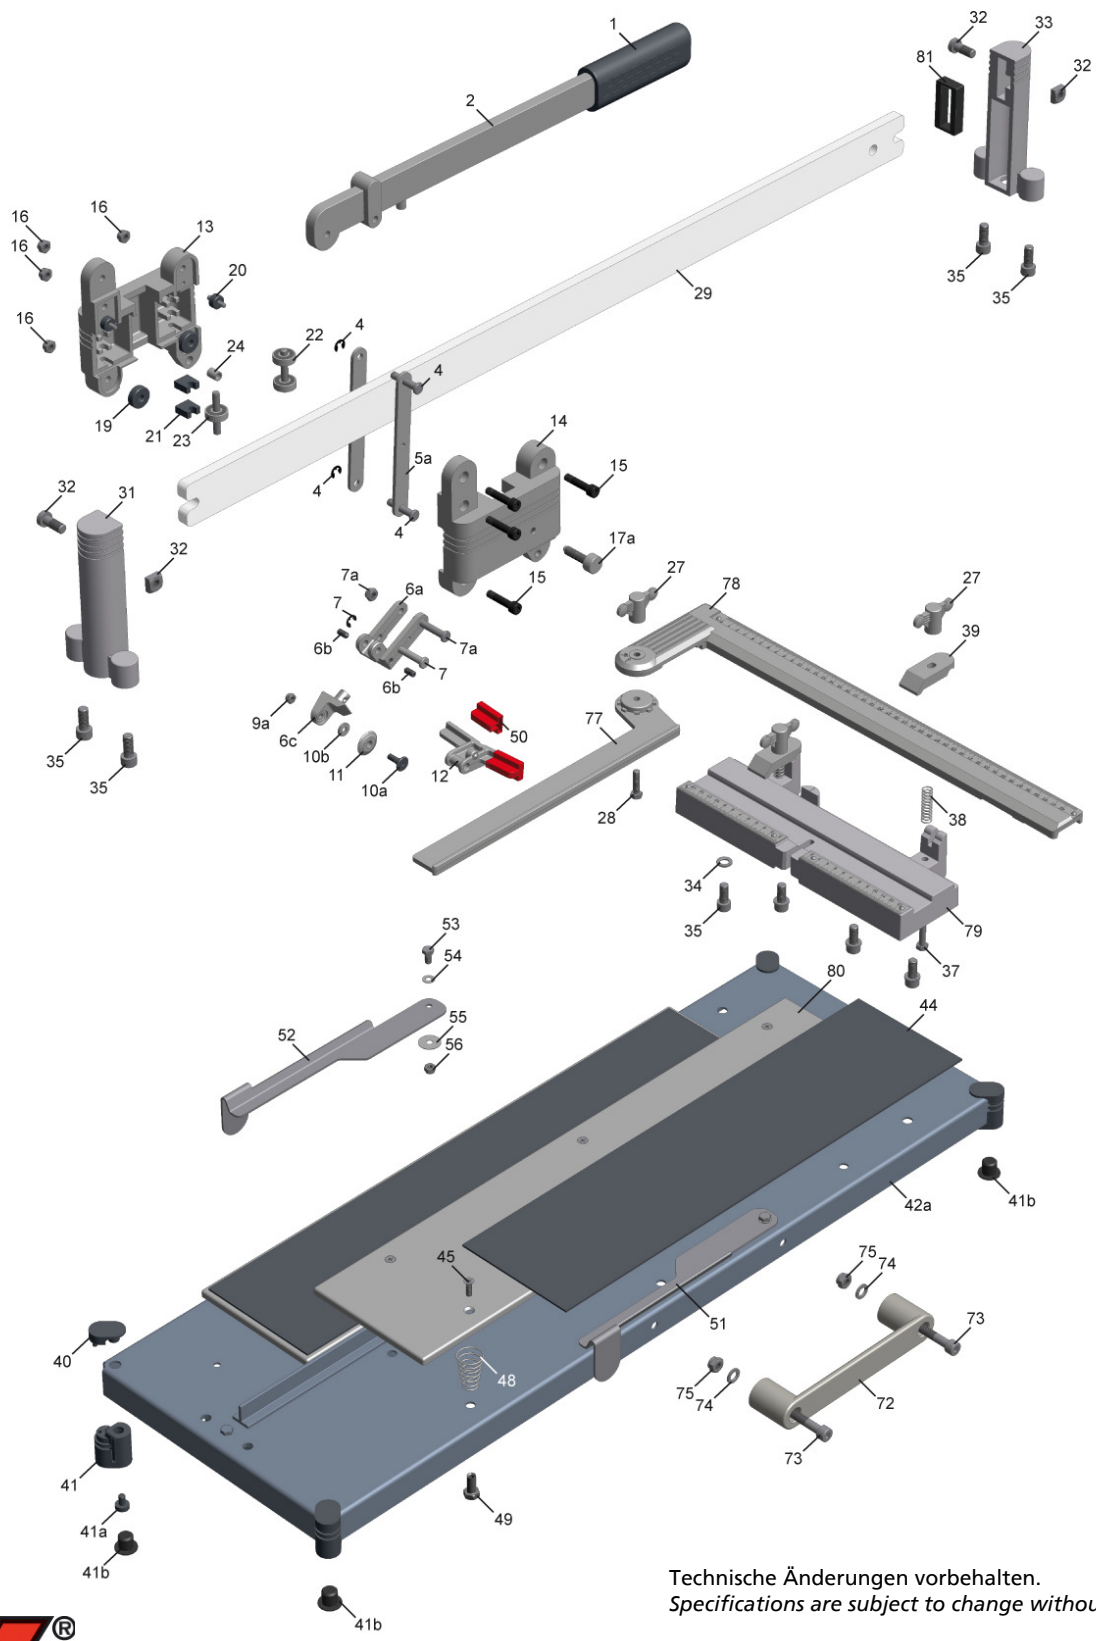

TOPLINE PRO 630 mm / 720 mm / 920 mm

Serie ab / series from 01.11.2011

Technische Änderungen vorbehalten.
Specifications are subject to change without notice.